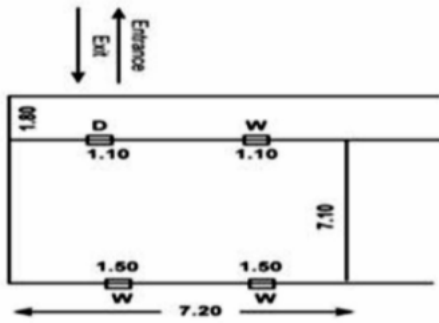

Nazri Naksha

Google Map View