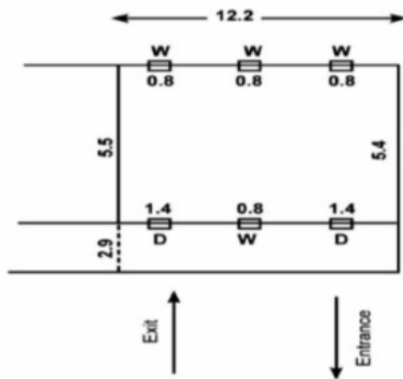

Nazri Naksha

Google Map View

Polling Station Building Front View

Polling Station Front View

Cad View

Key MAP View

4.KEY MAP