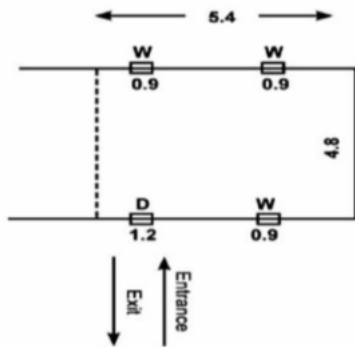

Nazri Naksha

Google Map View

Polling Station Building Front View

Polling Station Front View

Cad View

Key MAP View