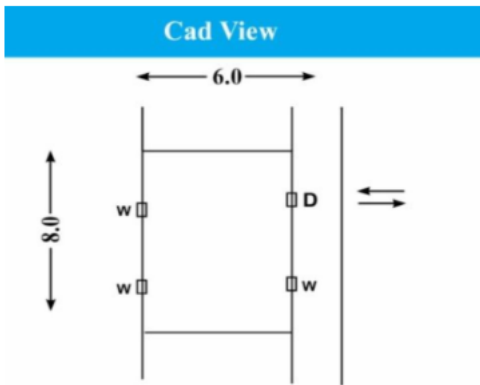

Nazri Naksha

Google Map View

Cad View