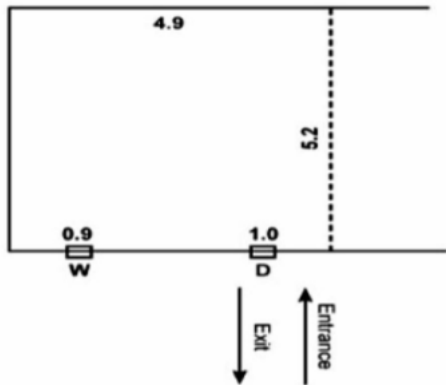

Nazri Naksha

Google Map View

Polling Station Building Front View

Polling Station Front View

Cad View

Key MAP View