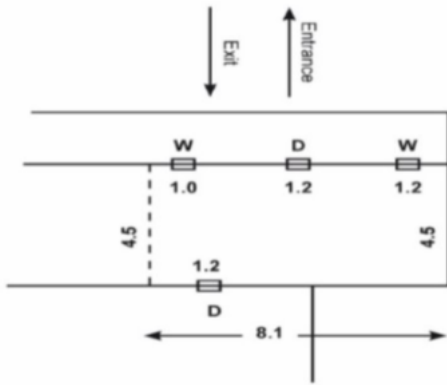

Nazri Naksha

Google Map View

Polling Station Building Front View

Polling Station Front View

Cad View

Key MAP View