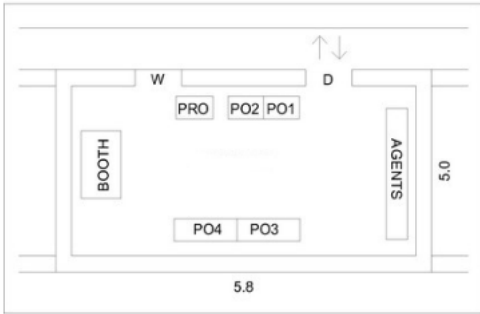

Nazri Naksha

Google Map View

Polling Station Building Front View

Polling Station Front View

Cad View

Key MAP View