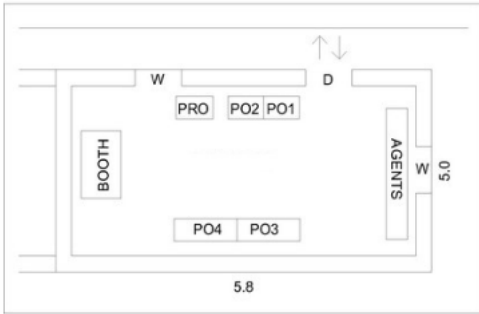

Nazri Naksha

Google Map View

Polling Station Building Front View

Polling Station Front View

Cad View

Key MAP View