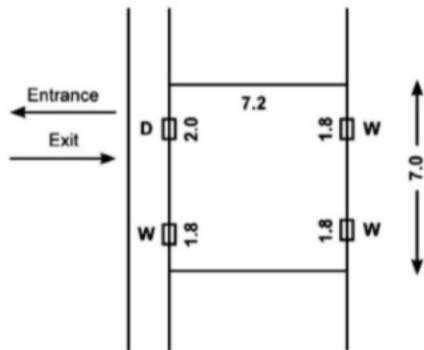

Nazri Naksha

Google Map View

Polling Station Building Front View

Polling Station Front View

Cad View

Key MAP View