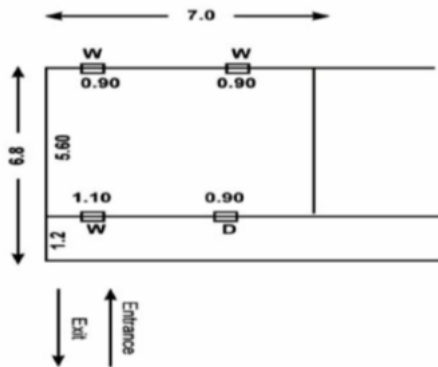

Nazri Naksha

Google Map View

Cad View