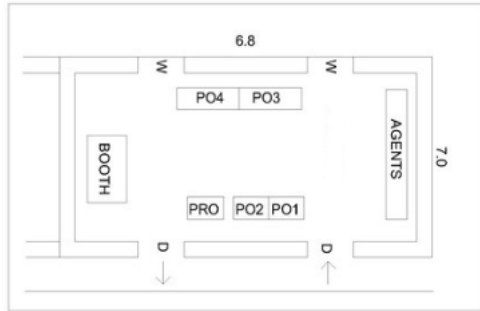

Nazri Naksha

Google Map View

Polling Station Building Front View

Polling Station Front View

Cad View

Key MAP View