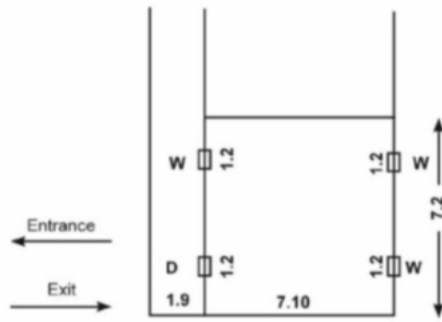

Nazri Naksha

Google Map View