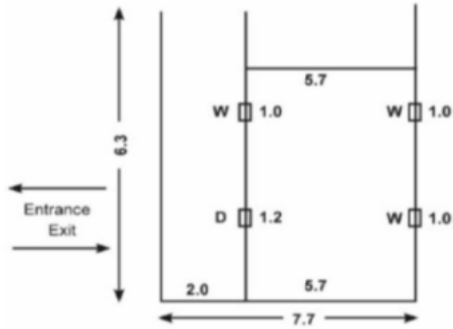

Nazri Naksha

Google Map View