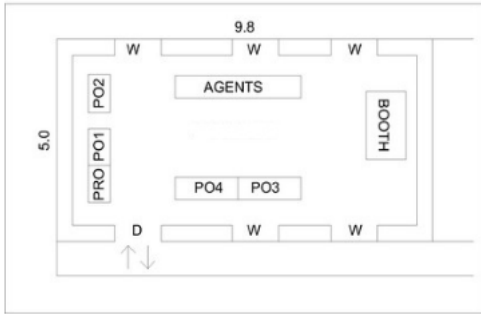

Nazri Naksha

Google Map View

Polling Station Building Front View

Polling Station Front View

Cad View

Key MAP View