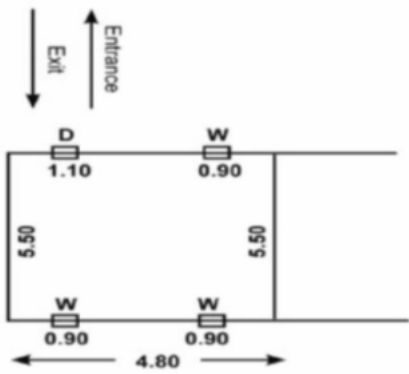

Nazri Naksha

Google Map View

Polling Station Building Front View

Polling Station Front View

Cad View

Key MAP View