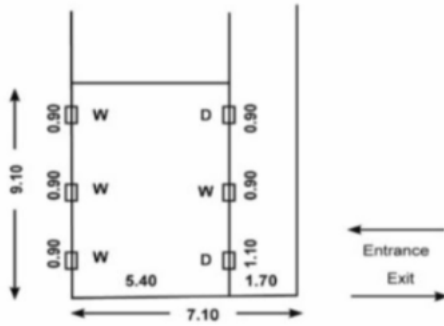

Nazri Naksha

Google Map View