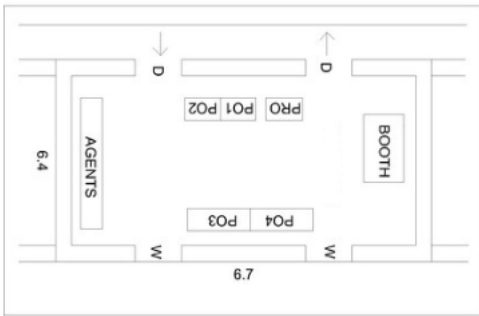

Nazri Naksha

Google Map View

Polling Station Building Front View

Polling Station Front View

Cad View

Key MAP View