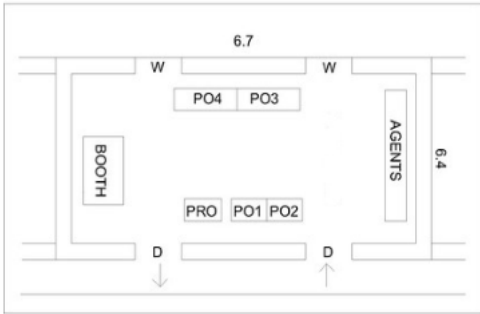

Nazri Naksha

Google Map View

Polling Station Building Front View

Polling Station Front View

Cad View

Key MAP View