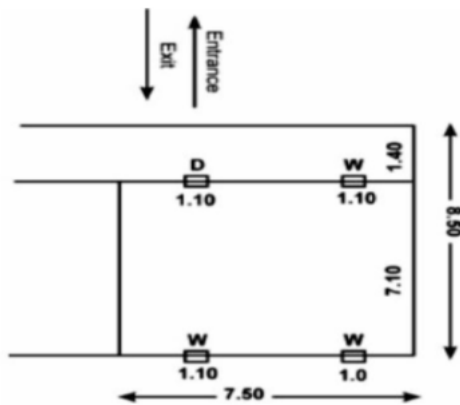

Nazri Naksha

Google Map View

Polling Station Building Front View

Polling Station Front View

Cad View

Key MAP View