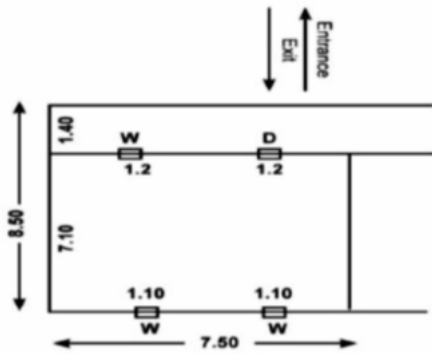

Nazri Naksha

Google Map View

Polling Station Building Front View

Polling Station Front View

Cad View

Key MAP View