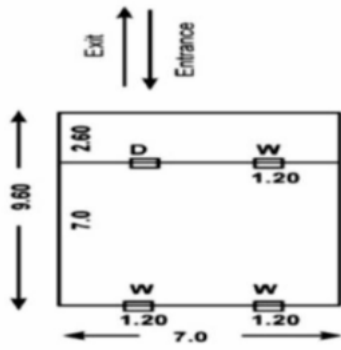

Nazri Naksha

Google Map View

Polling Station Building Front View

Polling Station Front View

Cad View

Key MAP View