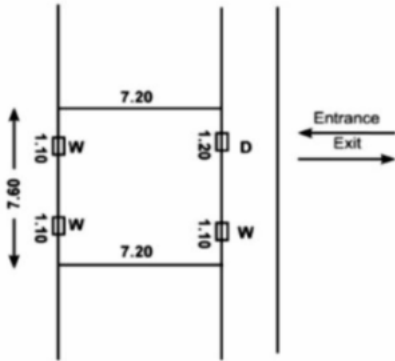

Nazri Naksha

Google Map View

Cad View