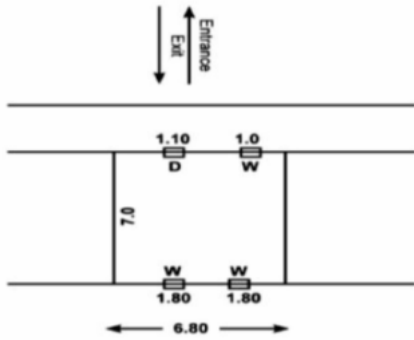

Nazri Naksha

Google Map View

Polling Station Building Front View

Polling Station Front View

Cad View

Key MAP View