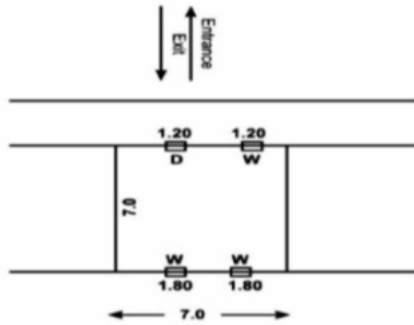

Nazri Naksha

Google Map View

Polling Station Building Front View

Polling Station Front View

Cad View

Key MAP View