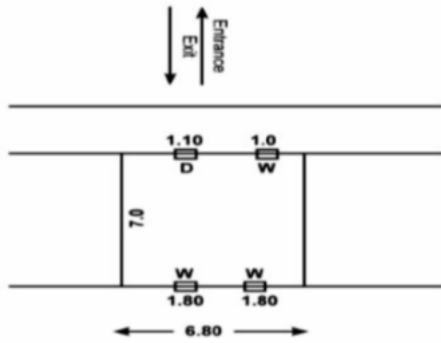

Nazri Naksha

Google Map View

Polling Station Building Front View

Polling Station Front View

Cad View

Key MAP View