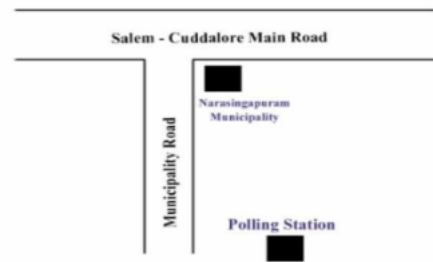

Key MAP View

Key Map View