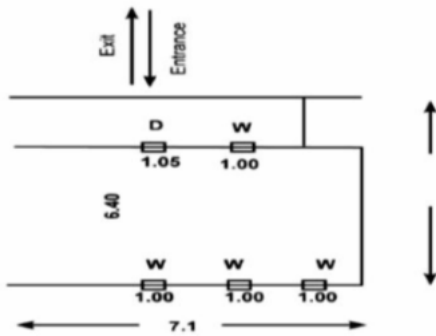

Nazri Naksha

Google Map View

Polling Station Building Front View

Polling Station Front View

Cad View

Key MAP View