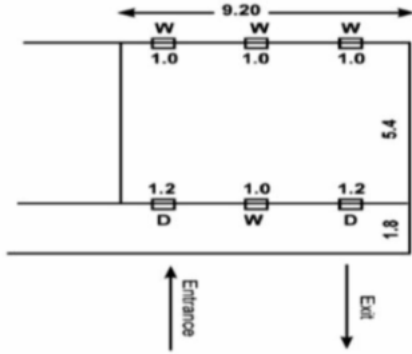

Nazri Naksha

Google Map View

Polling Station Building Front View

Polling Station Front View

Cad View

Key MAP View