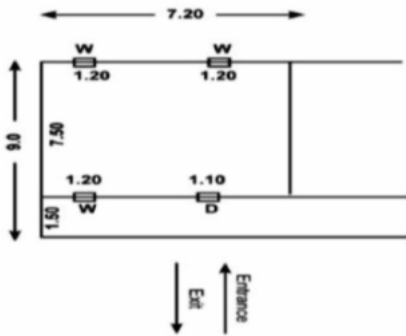

Nazri Naksha

Google Map View