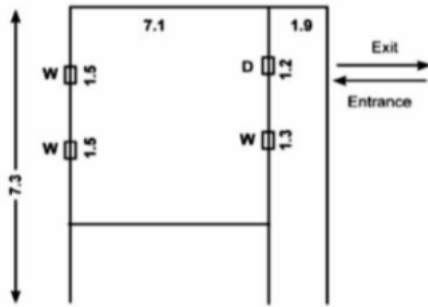

Nazri Naksha

Google Map View

Polling Station Building Front View

Polling Station Front View

Cad View

Key MAP View