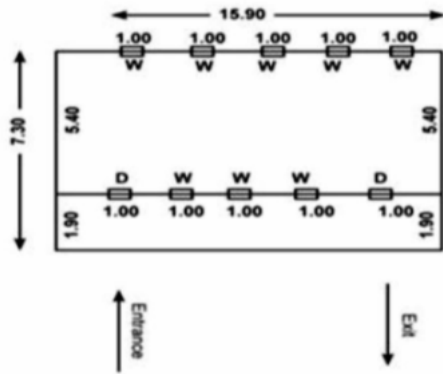

Nazri Naksha

Google Map View

Polling Station Building Front View

Polling Station Front View

Cad View

Key MAP View