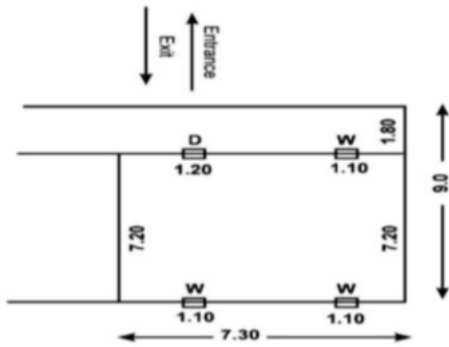

Nazri Naksha

Google Map View

Cad View