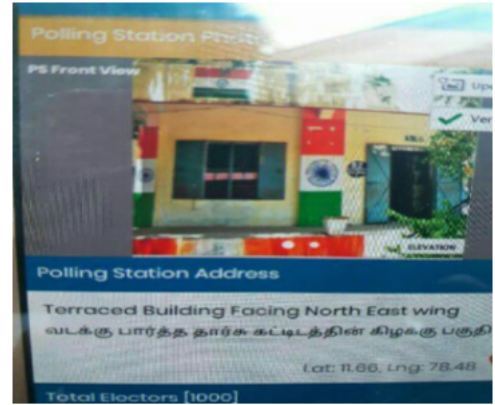

Polling Station Building Front View

Polling Station Front View