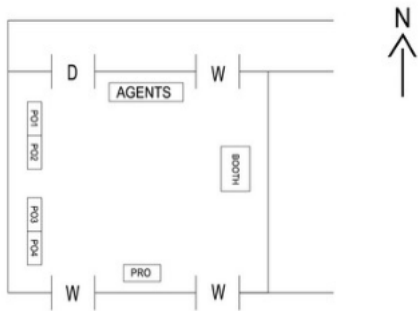

Nazri Naksha

Google Map View

Polling Station Building Front View

Polling Station Front View

Cad View

Key MAP View