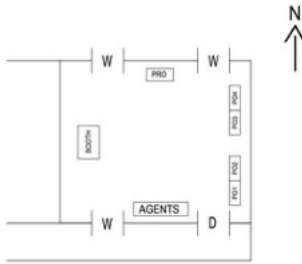

Nazri Naksha

Google Map View

Polling Station Building Front View

Polling Station Front View

Cad View

Key MAP View