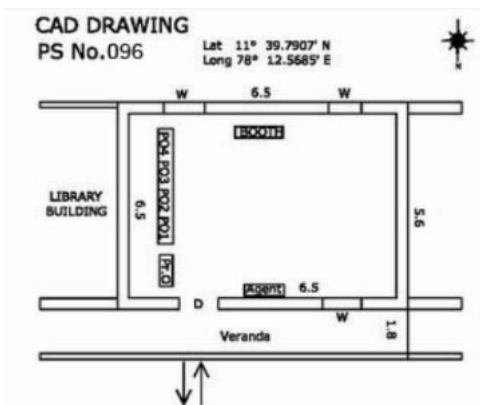

Nazri Naksha

Google Map View

Polling Station Building Front View

Polling Station Front View

Cad View

Key MAP View