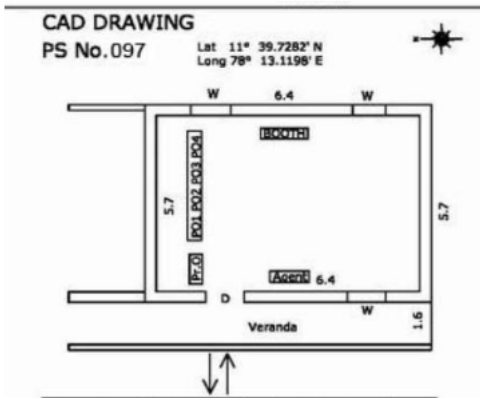

Nazri Naksha

Google Map View

Polling Station Building Front View

Polling Station Front View

Cad View

Key MAP View