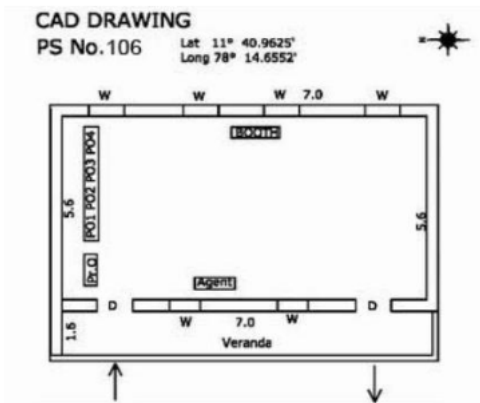

Nazri Naksha

Google Map View

Cad View