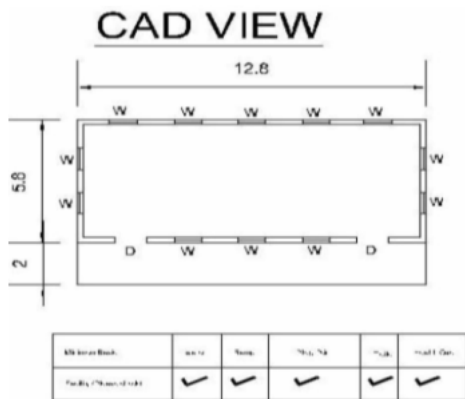

Cad View

Key MAP View

KEY MAP VIEW

LAT: 11.7617788

LONG: 78.3481328