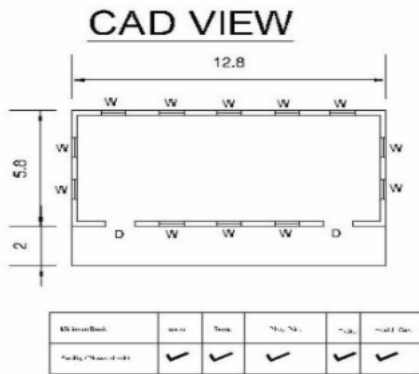

Sattelite View

Polling Station Building Front View

Polling Station Front View

Cad View

Key MAP View

**KEY MAP VIEW**

**LAT: 11.8059186**

**LONG:78.3834785**