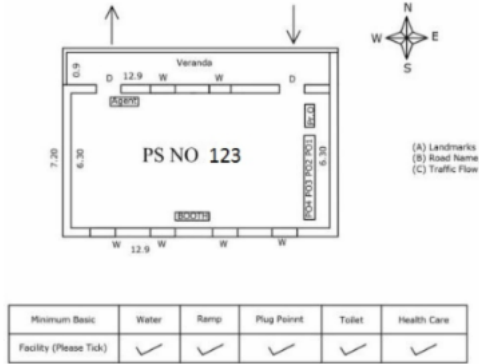

Nazri Naksha

Google Map View

Polling Station Building Front View

Polling Station Front View

Cad View

Key MAP View