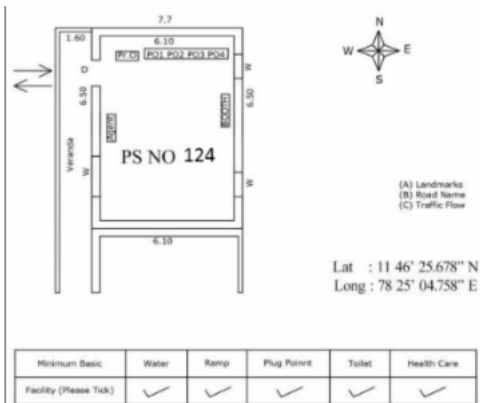

Nazri Naksha

Google Map View

Polling Station Building Front View

Polling Station Front View

Cad View

Key MAP View