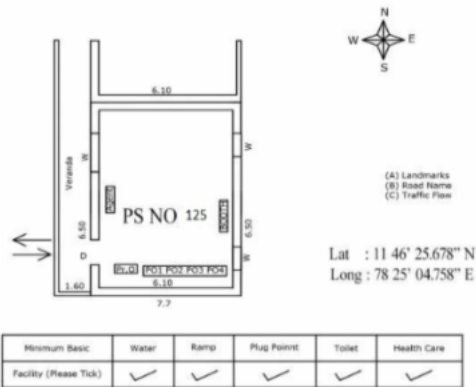

Nazri Naksha

Google Map View

Polling Station Building Front View

Polling Station Front View

Cad View

Key MAP View