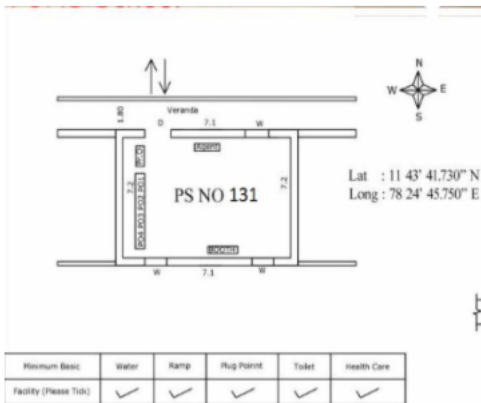

Polling Station Front View

Cad View