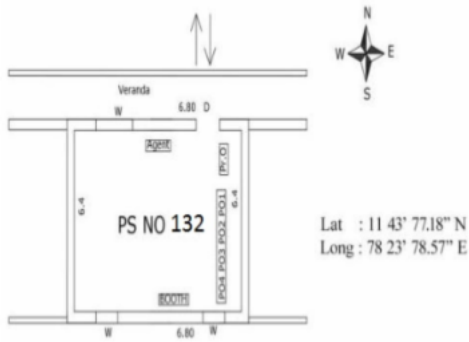

Nazri Naksha

Google Map View

Polling Station Building Front View

Polling Station Front View

Cad View

Key MAP View