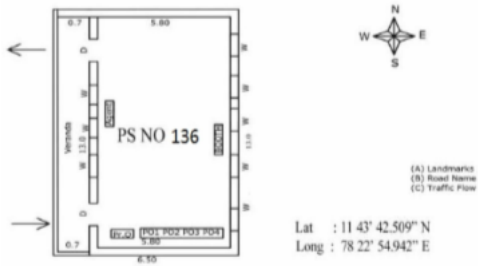

Cad View

Key MAP View

Minimum Basic Facility (Please Tick)	Water	Ramp	Plug Point	Toilet	Health Care
	☒	☒	☒	☒	☒