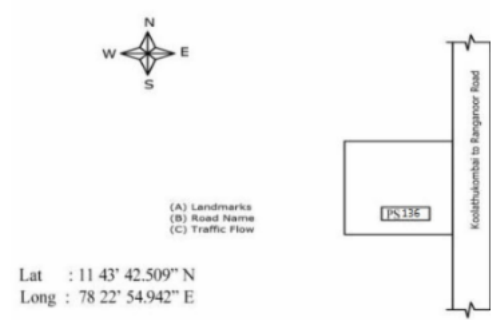

Nazri Naksha

Google Map View

Polling Station Building Front View

Polling Station Front View

Cad View

Key MAP View

Minimum Basic Facility (Please Tick)	Water	Ramp	Plug Point	Toilet	Health Care
	☒	☒	☒	☒	☒