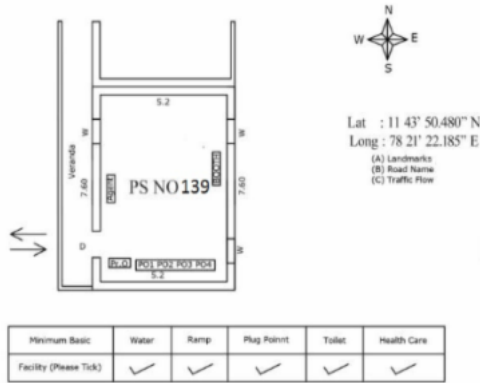

Nazri Naksha

Google Map View

Polling Station Building Front View

Polling Station Front View

Cad View

Key MAP View