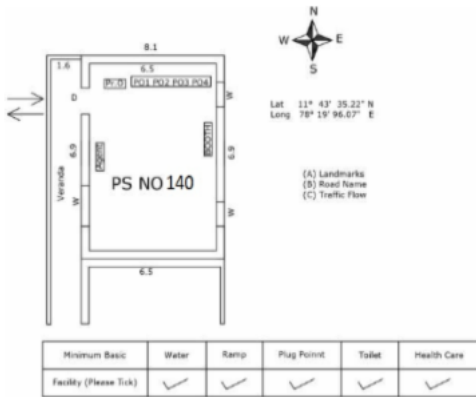

Nazri Naksha

Google Map View

Polling Station Building Front View

Polling Station Front View

Cad View

Key MAP View