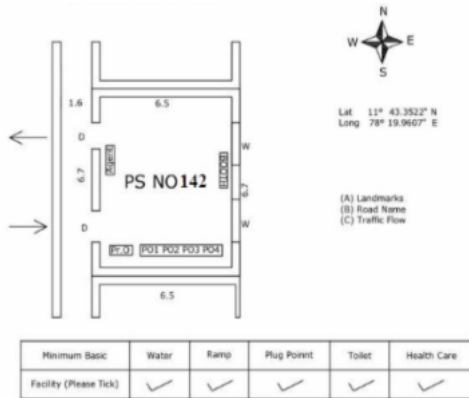

Nazri Naksha

Google Map View

Polling Station Building Front View

Polling Station Front View

Cad View

Key MAP View