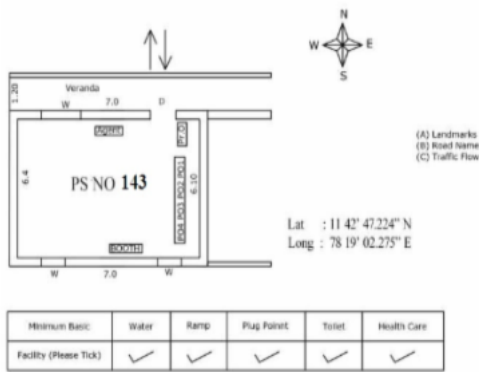

Nazri Naksha

Google Map View

Polling Station Building Front View

Polling Station Front View

Cad View

Key MAP View